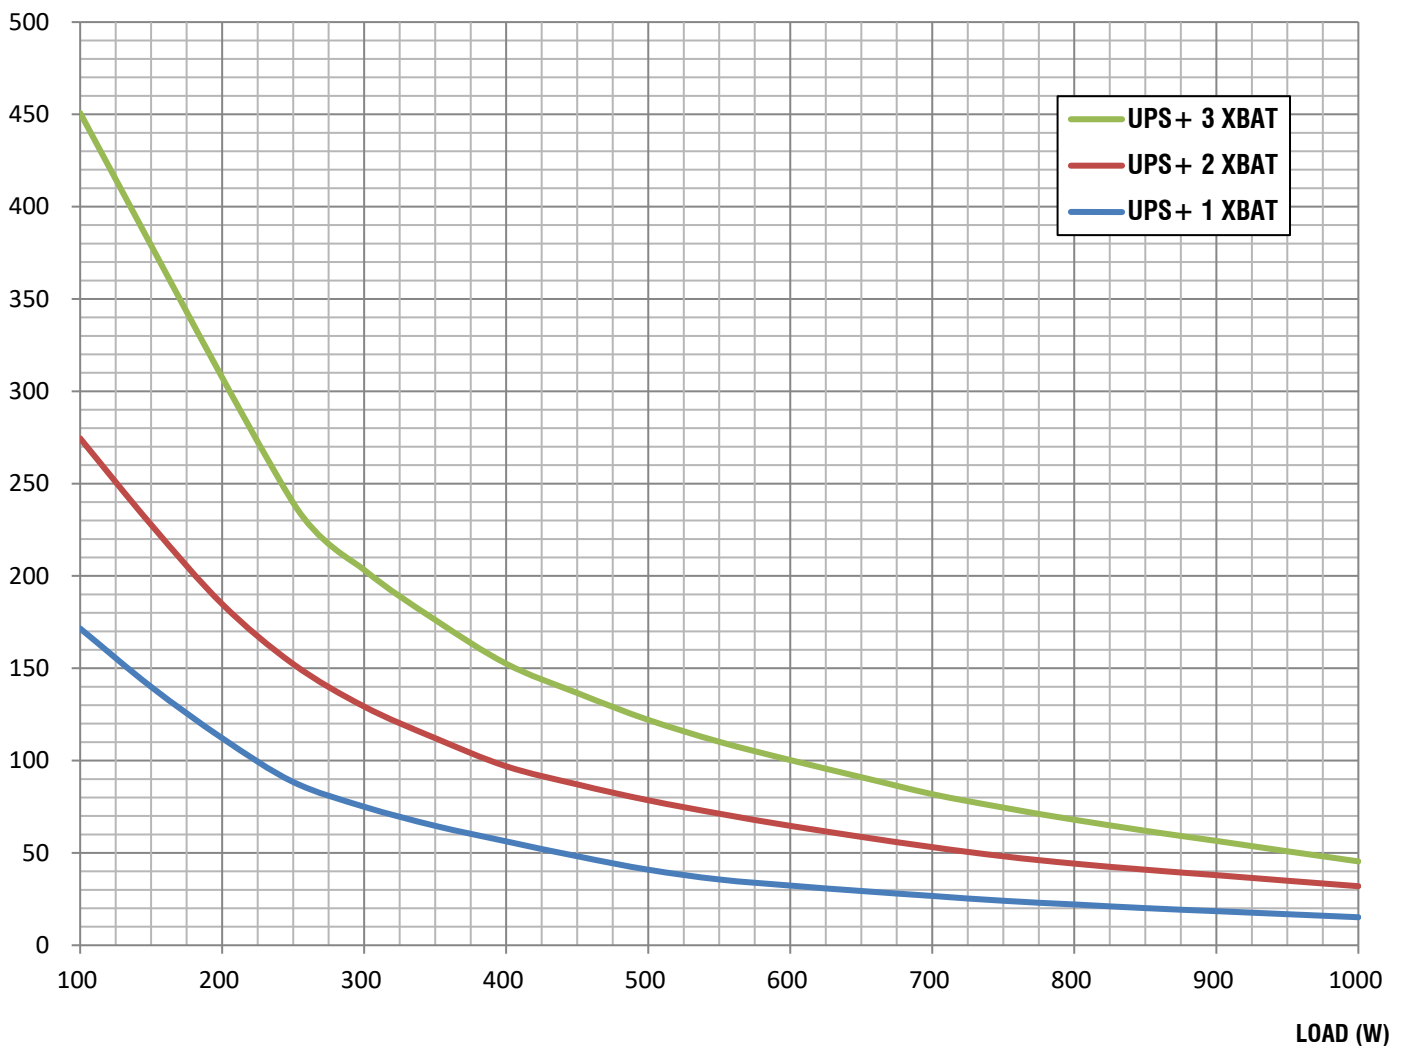

RUNTIME GRAPH

UPS: OPTIMA-RT10-1K + XBAT (External Battery Packs)
TYPE: ONLINE
BATTERY: VRLA SEALED & MAINTENANCE FREE
RUNTIME: (UPS + 1 XBAT) , (UPS + 2 XBAT) , (UPS + 3 XBAT)
XBAT: 6pcs

TIME (min.)

Load in Watts. For PC related applications we suggest to convert VA to Watts using PF: 0.70 ($W = VA \cdot 0.70$)

* Runtime in minutes / Tiempo de autonomía en minutos

* These values are only valid for the XMART UPS model described. Runtime values are not valid for other UPS brands or models / Estos valores son válidos para el modelo de UPS de XMART descrito. Estos resultados no son válidos para otras marcas y/o modelos de UPS

* Load in Watts (PF: 1) / Consumo en Vatios (PF: 1)

* Tests in lab under controlled conditions / Tests de laboratorio bajo condiciones controladas

* Tests performed with fully charged new batteries. / Pruebas con baterías nuevas a 100% de carga

* Data values are average / Los resultados son valores promedios

* Run times may change according to operation conditions / Los tiempos pueden variar según condiciones de trabajo