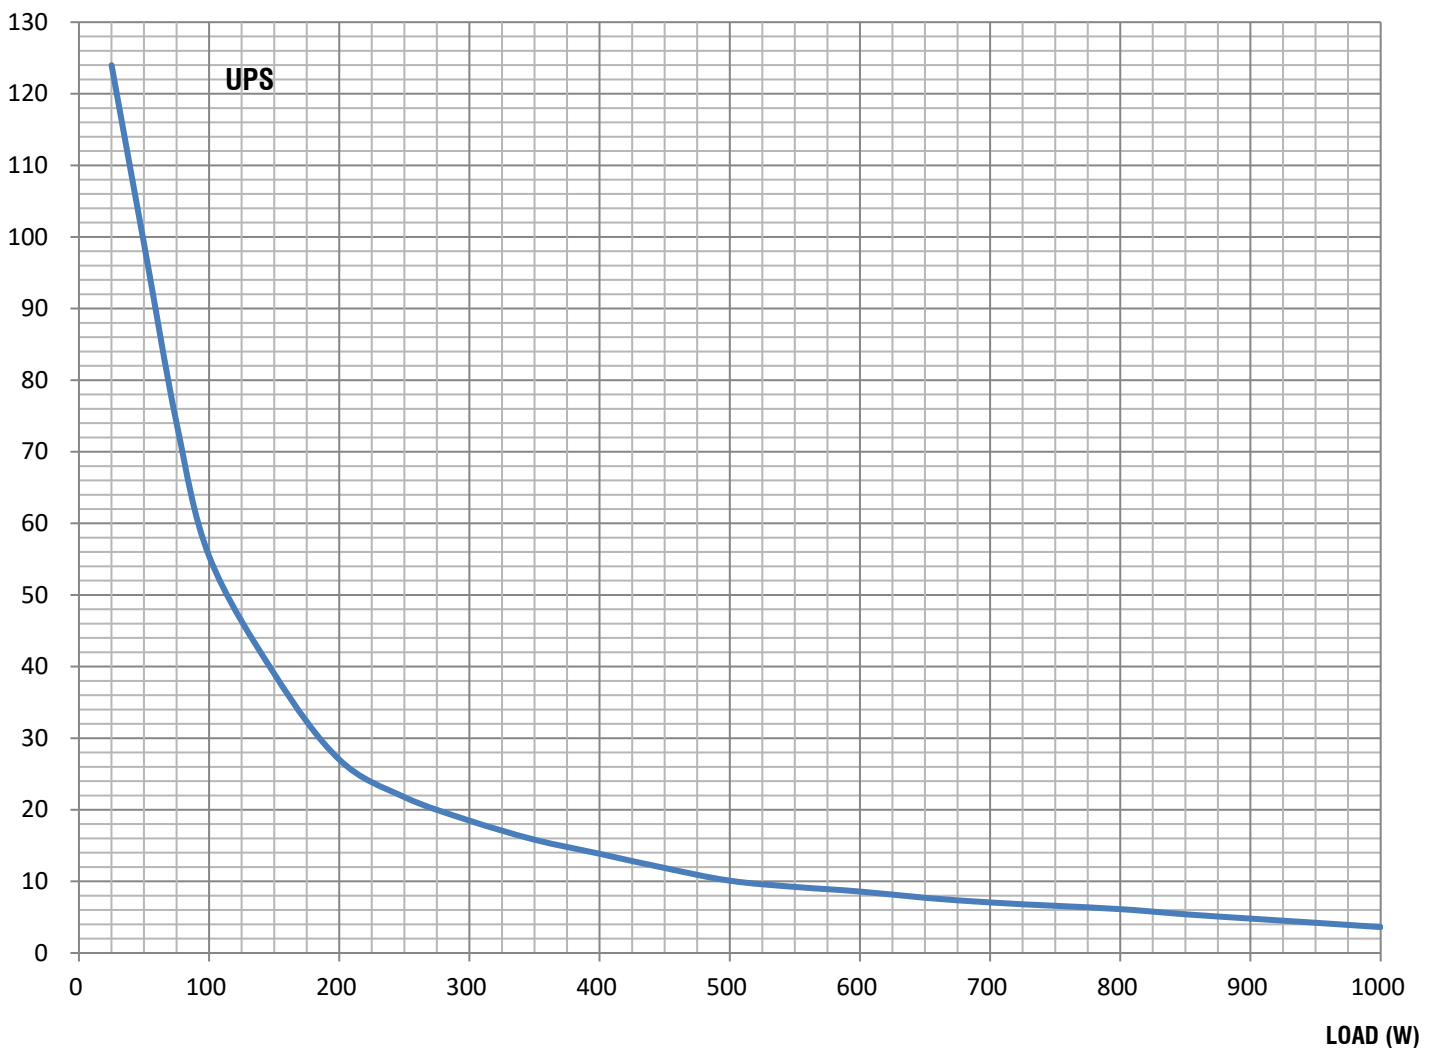

RUNTIME GRAPH

UPS: OPTIMA-RT10-1K
TYPE: ONLINE
BATTERY: VRLA SEALED & MAINTENANCE FREE
RECHARGE: 2 hours to recover 100% (typical)

TIME (min.)

Load in Watts. For PC related applications we suggest to convert VA to Watts using PF: 0.70 ($W = VA \cdot 0.70$)